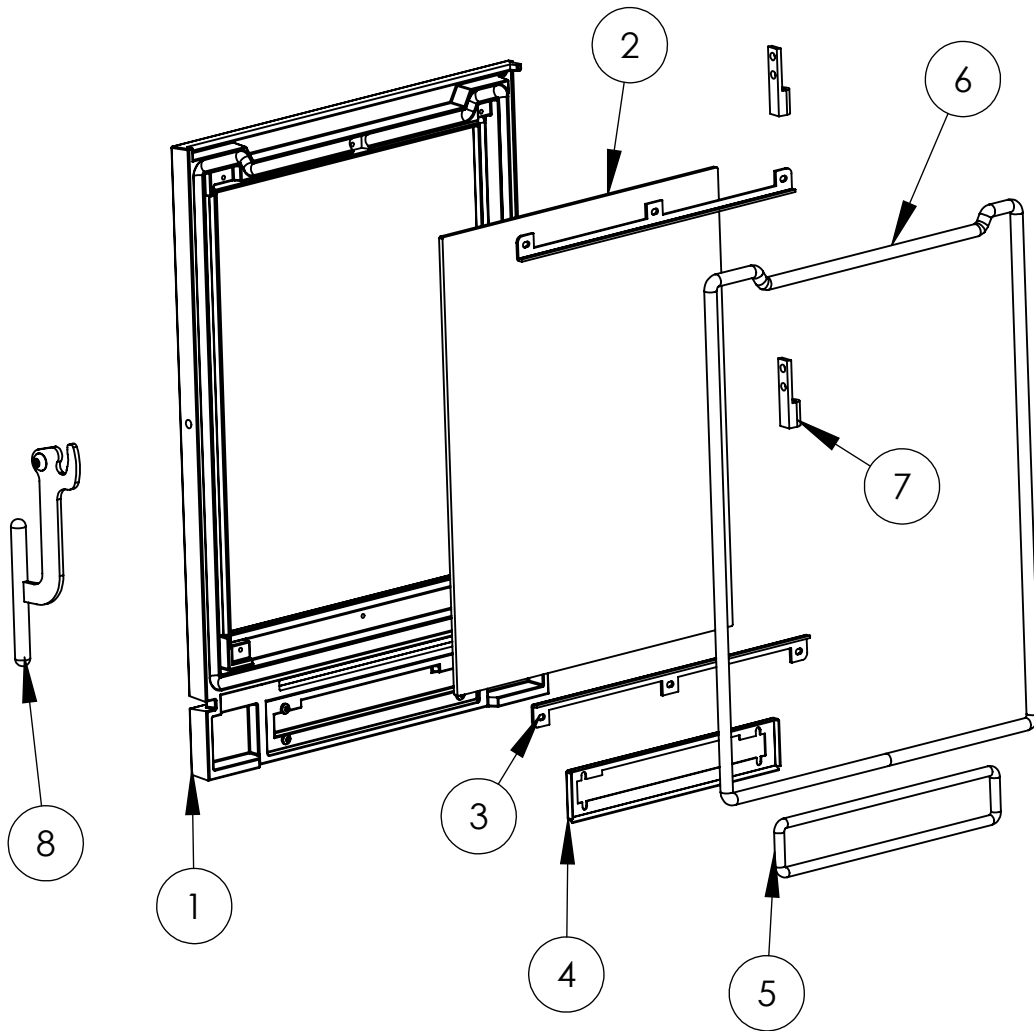

FPI5/5W door Assembly

ITEM NO.	Description	FPI5	FPI5W	QTY.
1	ISR010 Flat Door	7064	7112	1
2	ISR012 Glass Panel 4mm	Glass FPI5- ISR012 / gasket FPI5- ISR001 / glass seal 9090	Glass FPI5W-GLS / gasket FPI5W- ISR007	1
3	FPI5 glass retainer	FPI5-GLSRET	FPI5W- ISR006	2
4	ISR089 Lower Door seal carrier	7528	7528	1
5	ISR090 Lower Door seal	9094	9094	1
6	FPI5 outer door Seal	FPI5-ROP	9102	1
7	ISR012 Screw on Hinge	7063	7063	2
8	ISR036A Bar Door Handle	7057	7057	1